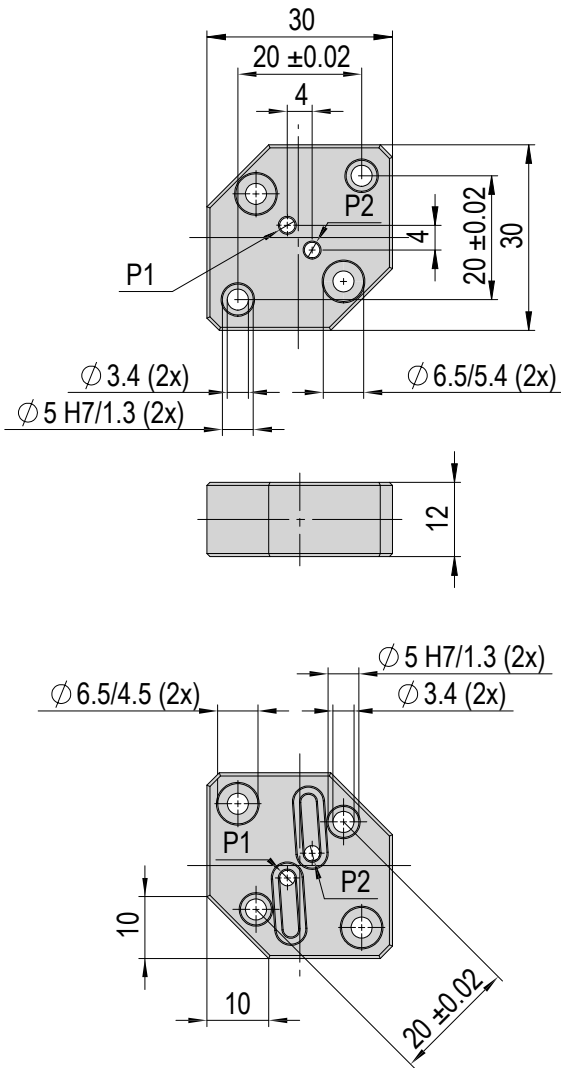

### Included in the delivery

(Catalogue HT accessories)

- 2x Mounting screw M3x10
- 2x Centering bushing  $\phi 5 \times 2.5$

### Included in the delivery

(Catalogue HT accessories)

- 2x Mounting screw M3x12
- 2x Centering bushing  $\phi 5 \times 2.5$
- 2x O-ring 7x1 mm

### Included in the delivery

(Catalogue HT accessories)

- 2x Mounting screw M3x12
- 2x Centering bushing Ø5x2.5
- 2x O-ring 9x1 mm