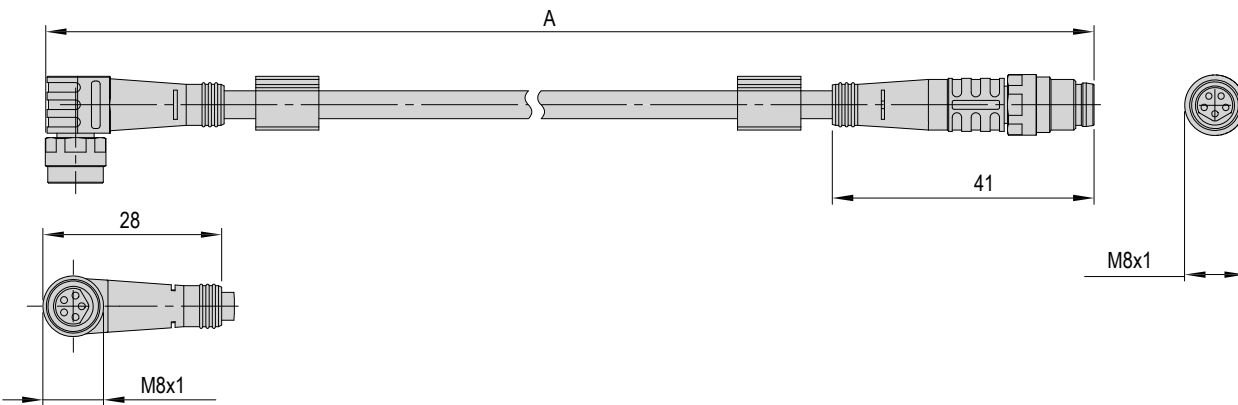

Extension-R11-90-0-X_1	1m-90-0-X
Order number	50488111
Net weight	0.06 kg
Cable Ø	5.6 mm
Min. bending radii	75 mm
Material	PUR
A	1 m