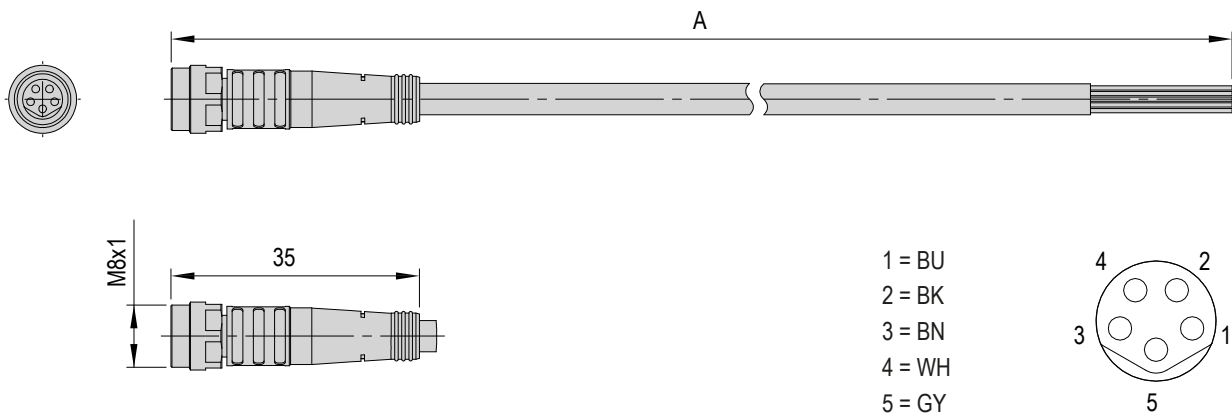

Accessories RA

Proximity switch cable-R11-0-open	5m-0-open	10m-0-open
Order number	50488105	50488104
Net weight	0.24 kg	0.48 kg
Cable Ø	5.6 mm	5.6 mm
Min. bending radii	75 mm	75 mm
Material	PUR	PUR
A	5 m	10 m