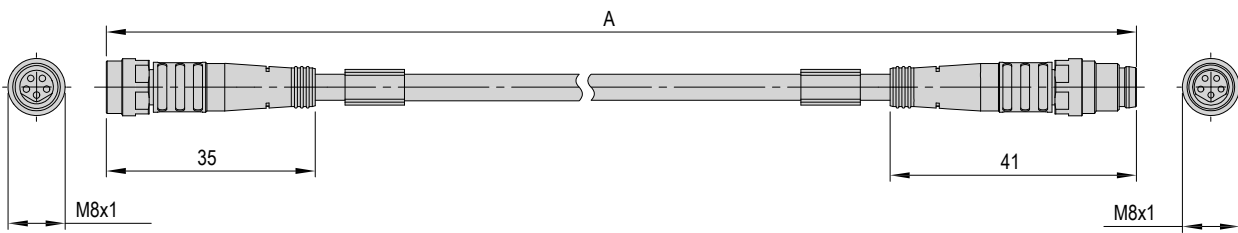

Accessories RA

Extension-R11-0-0-X	1m-0-0-X
Order number	50488110
Net weight	0.06 kg
Cable Ø	5.6 mm
Min. bending radii	75 mm
Material	PUR
A	1 m