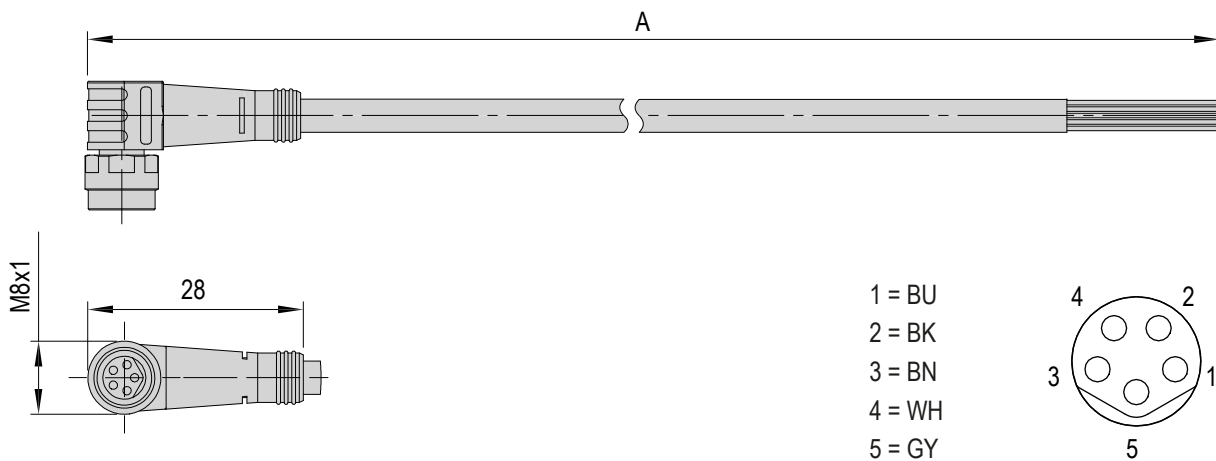

Proximity switch cable-R11-90-open	5m-0-open	10m-90-open
Order number	50488107	50488106
Net weight	0.24 kg	0.48 kg
Cable Ø	5.6 mm	5.6 mm
Min. bending radii	75 mm	75 mm
Material	PUR	PUR
A	5 m	10 m