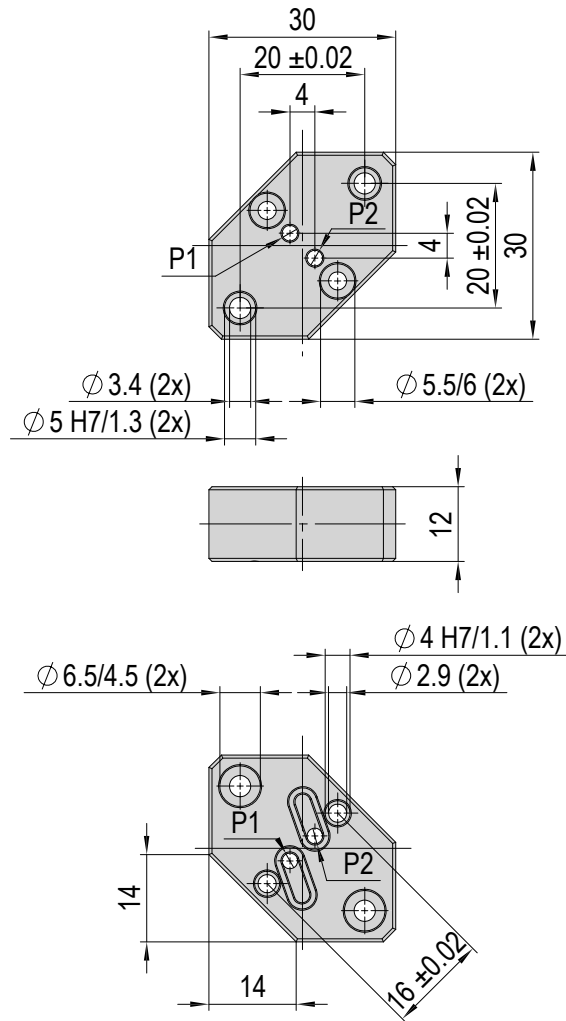

## Adapter RA-40-UG20 UG25

**Order number** 50486391

**Net weight** 0.037 kg

### Included in the delivery

(Catalogue HT accessories)

- 2x Mounting screw M3x10
- 2x Centering bushing Ø5x2.5

## Adapter RA-40-PG 12

**Order number** 50486392

**Net weight** 0.02 kg

### Included in the delivery

(Catalogue HT accessories)

- 2x Mounting screw M3x12
- 2x Centering bushing Ø5x2.5
- 2x O-ring 6x1 mm