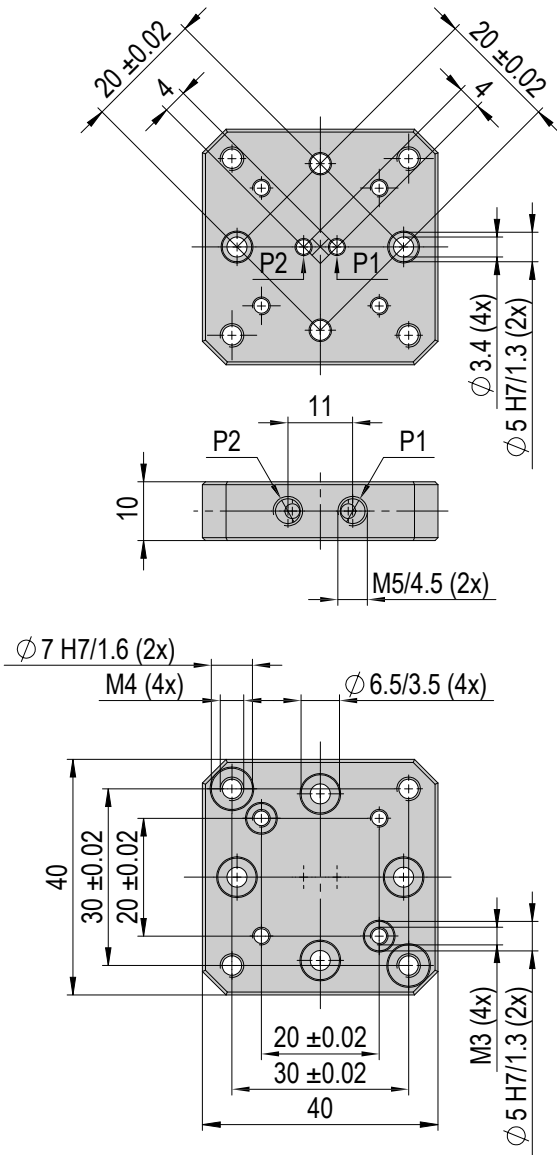

## Adapter RA-40-UG20 UG25

**Order number** 50486391

**Net weight** 0.037 kg

### Included in the delivery

(Catalogue HT accessories)

- 2x Mounting screw M3x10
- 2x Centering bushing  $\phi 5 \times 2.5$

## Adapter RA-40-PG 12

**Order number** 50486392

**Net weight** 0.02 kg

### Included in the delivery

(Catalogue HT accessories)

- 2x Mounting screw M3x12
- 2x Centering bushing  $\phi 5 \times 2.5$
- 2x O-ring 7x1 mm