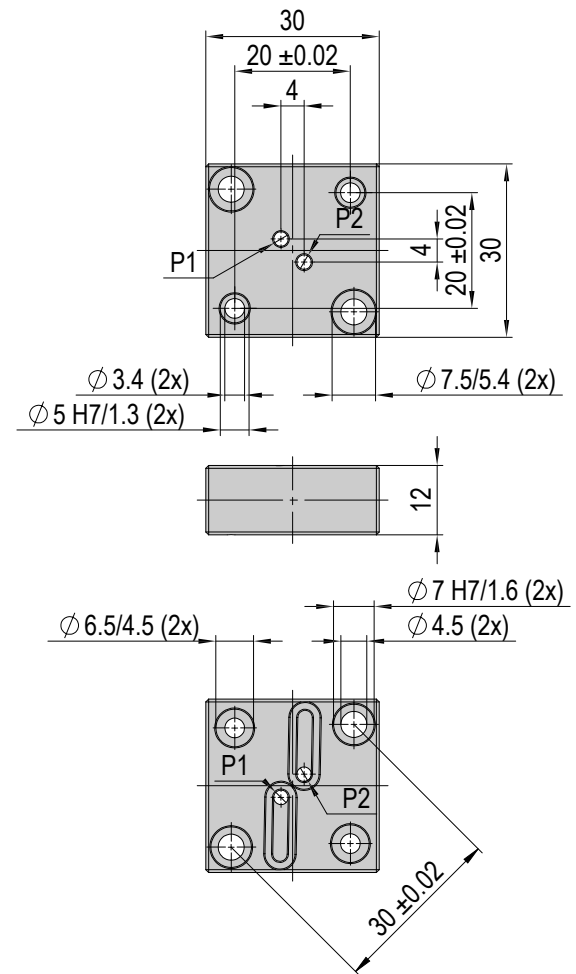

Adapter RA-40-PG 20

Order number 50486394

Net weight 0.025 kg

Included in the delivery

(Catalogue HT accessories)

- 2x Mounting screw M3x12
- 2x Centering bushing Ø5x2.5
- 2x O-ring 11x1 mm