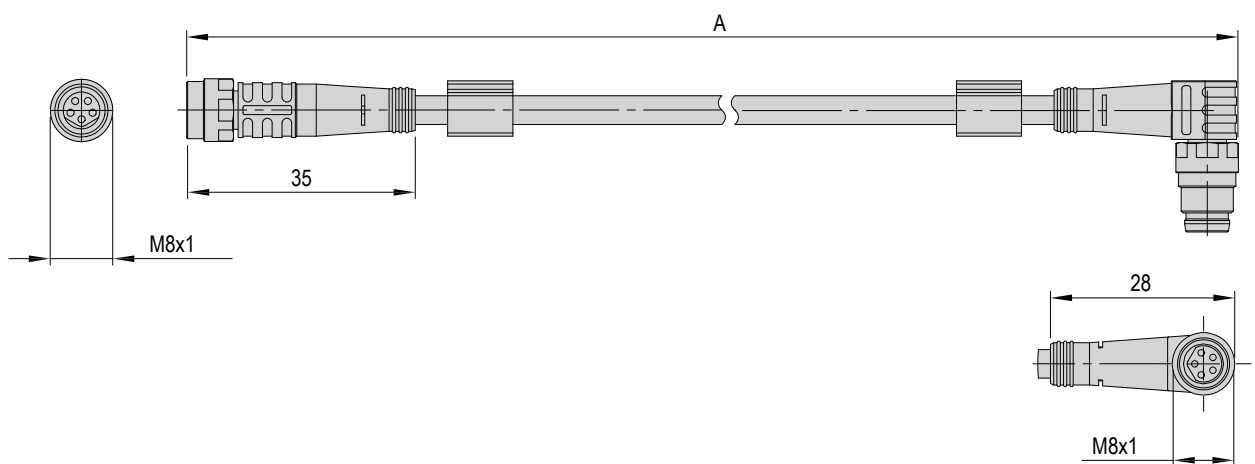

Extension-R11-0-90-X	1m-0-90-X
Order number	50488109
Net weight	0.06 kg
Cable Ø	5.6 mm
Min. bending radii	75 mm
Material	PUR
A	1 m