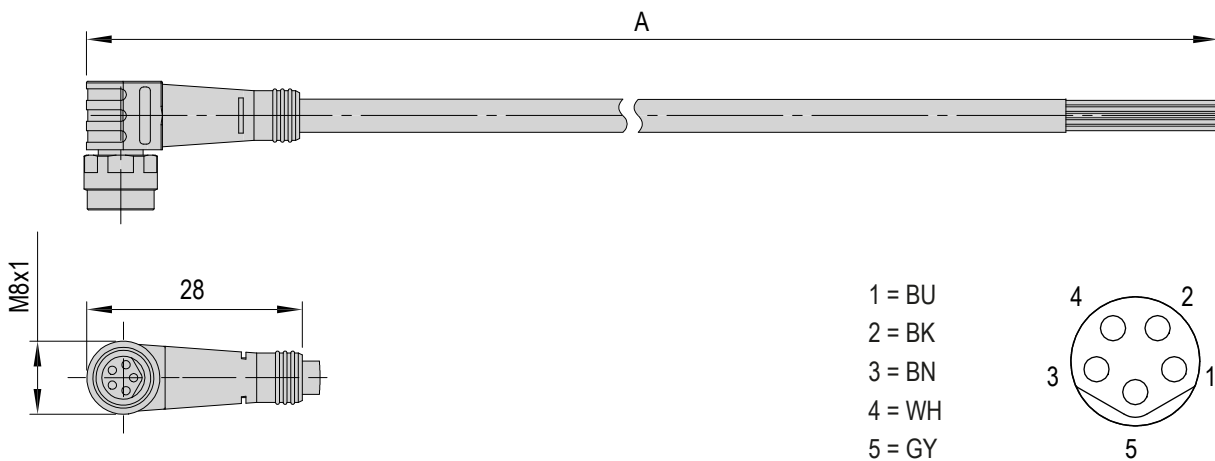

Proximity switch cable-R11-90-open	5m-0-open	10m-90-open
Order number	50488107	50488106
Net weight	0.24 kg	0.48 kg
Cable Ø	5.6 mm	5.6 mm
Min. bending radii	75 mm	75 mm
Material	PUR	PUR
A	5 m	10 m