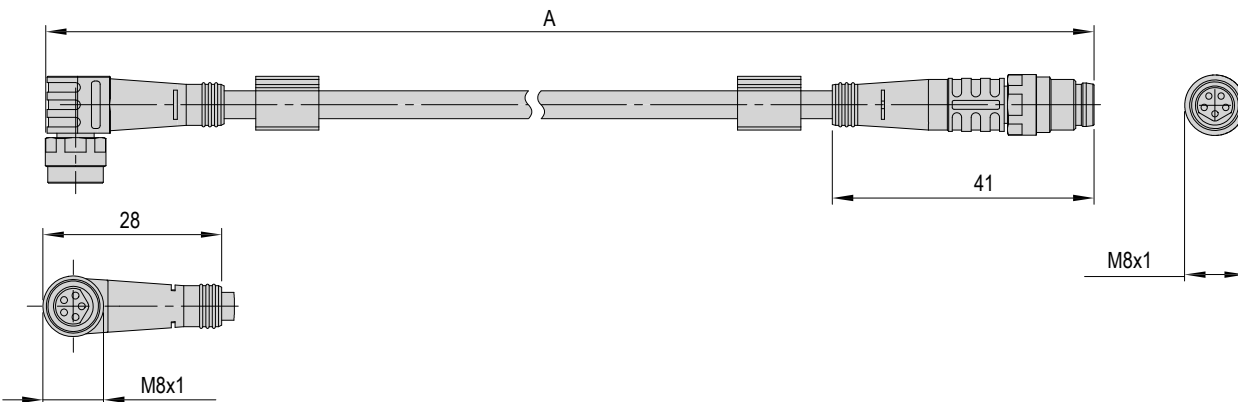

Extension-R11-90-0-X_1	1m-90-0-X
Order number	50488111
Net weight	0.06 kg
Cable Ø	5.6 mm
Min. bending radii	75 mm
Material	PUR
A	1 m