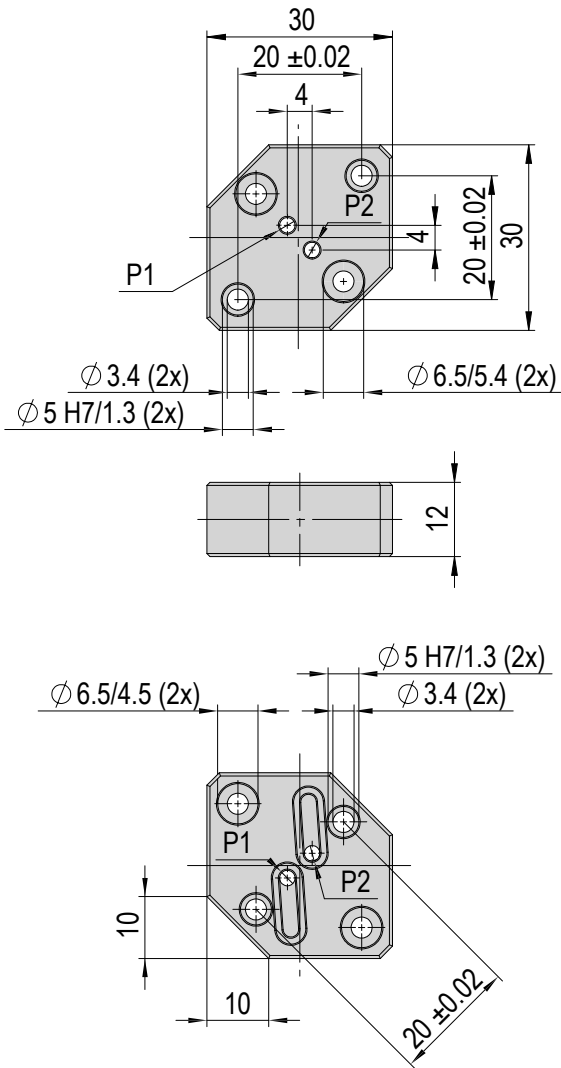

Accessories RA

Adapter RA-40-PG 16

Order number 50486393

Net weight 0.022 kg

Included in the delivery

(Catalogue HT accessories)

- 2x Mounting screw M3x12
- 2x Centering bushing $\phi 5 \times 2.5$
- 2x O-ring 8x1 mm