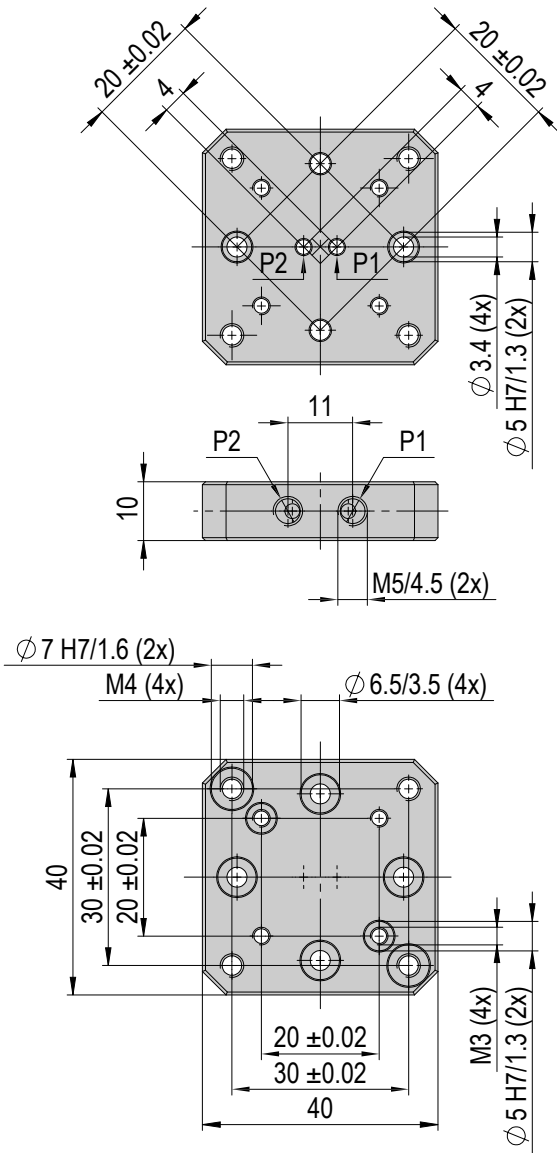

## Adapter RA-40-UG20 UG25

**Order number** 50486391

**Net weight** 0.037 kg

### Included in the delivery

(Catalogue HT accessories)

- 2x Mounting screw M3x10
- 2x Centering bushing Ø5x2.5

## Adapter RA-40-PG 12

**Order number** 50486392

**Net weight** 0.02 kg

### Included in the delivery

(Catalogue HT accessories)

- 2x Mounting screw M3x12
- 2x Centering bushing Ø5x2.5
- 2x O-ring 6x1 mm