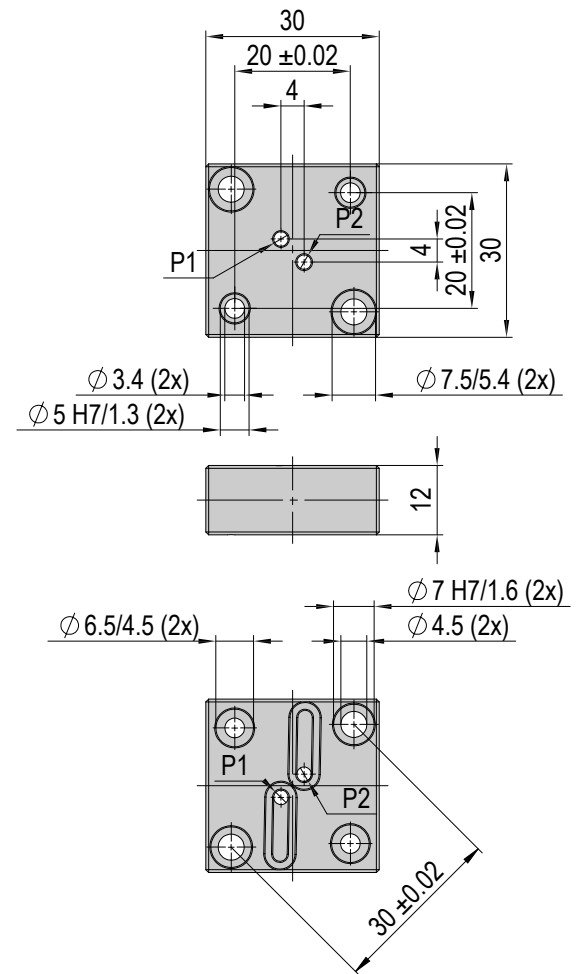

Adapter RA-40-PG 20

Order number 50486394

Net weight 0.025 kg

Included in the delivery

(Catalogue HT accessories)

- 2x Mounting screw M3x12
- 2x Centering bushing $\phi 5 \times 2.5$
- 2x O-ring 10x1 mm