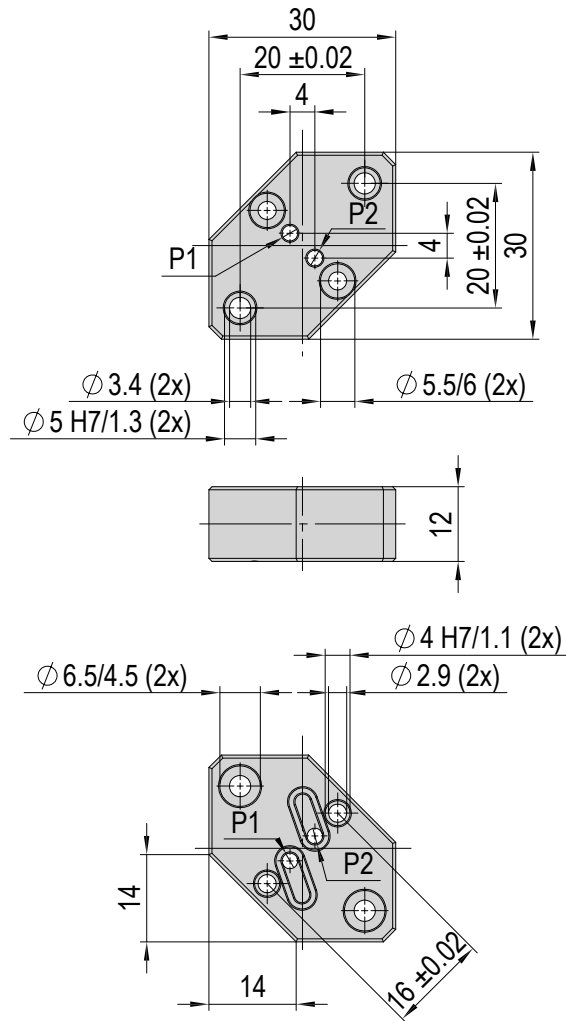

## Adapter RA-40-UG20 UG25

**Order number** 50486391

**Net weight** 0.037 kg

### Included in the delivery

(Catalogue HT accessories)

- 2x Mounting screw M3x10
- 2x Centering bushing  $\phi 5 \times 2.5$

## Adapter RA-40-PG 12

**Order number** 50486392

**Net weight** 0.02 kg

### Included in the delivery

(Catalogue HT accessories)

- 2x Mounting screw M3x12
- 2x Centering bushing  $\phi 5 \times 2.5$
- 2x O-ring 7x1 mm