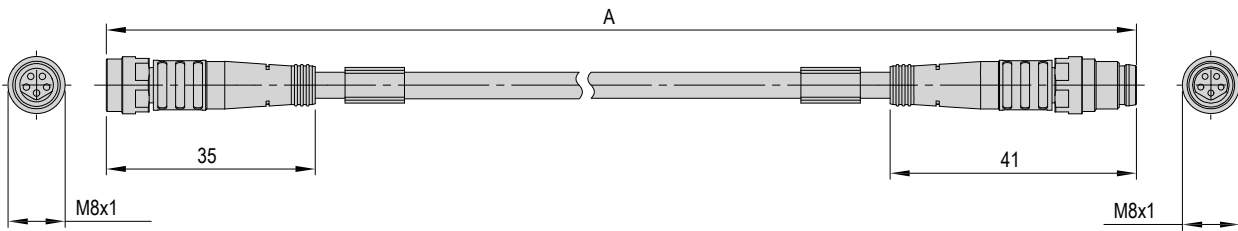

Accessories RA

Extension-R11-0-0-X	1m-0-0-X
Order number	50488110
Net weight	0.06 kg
Cable Ø	5.6 mm
Min. bending radii	75 mm
Material	PUR
A	1 m